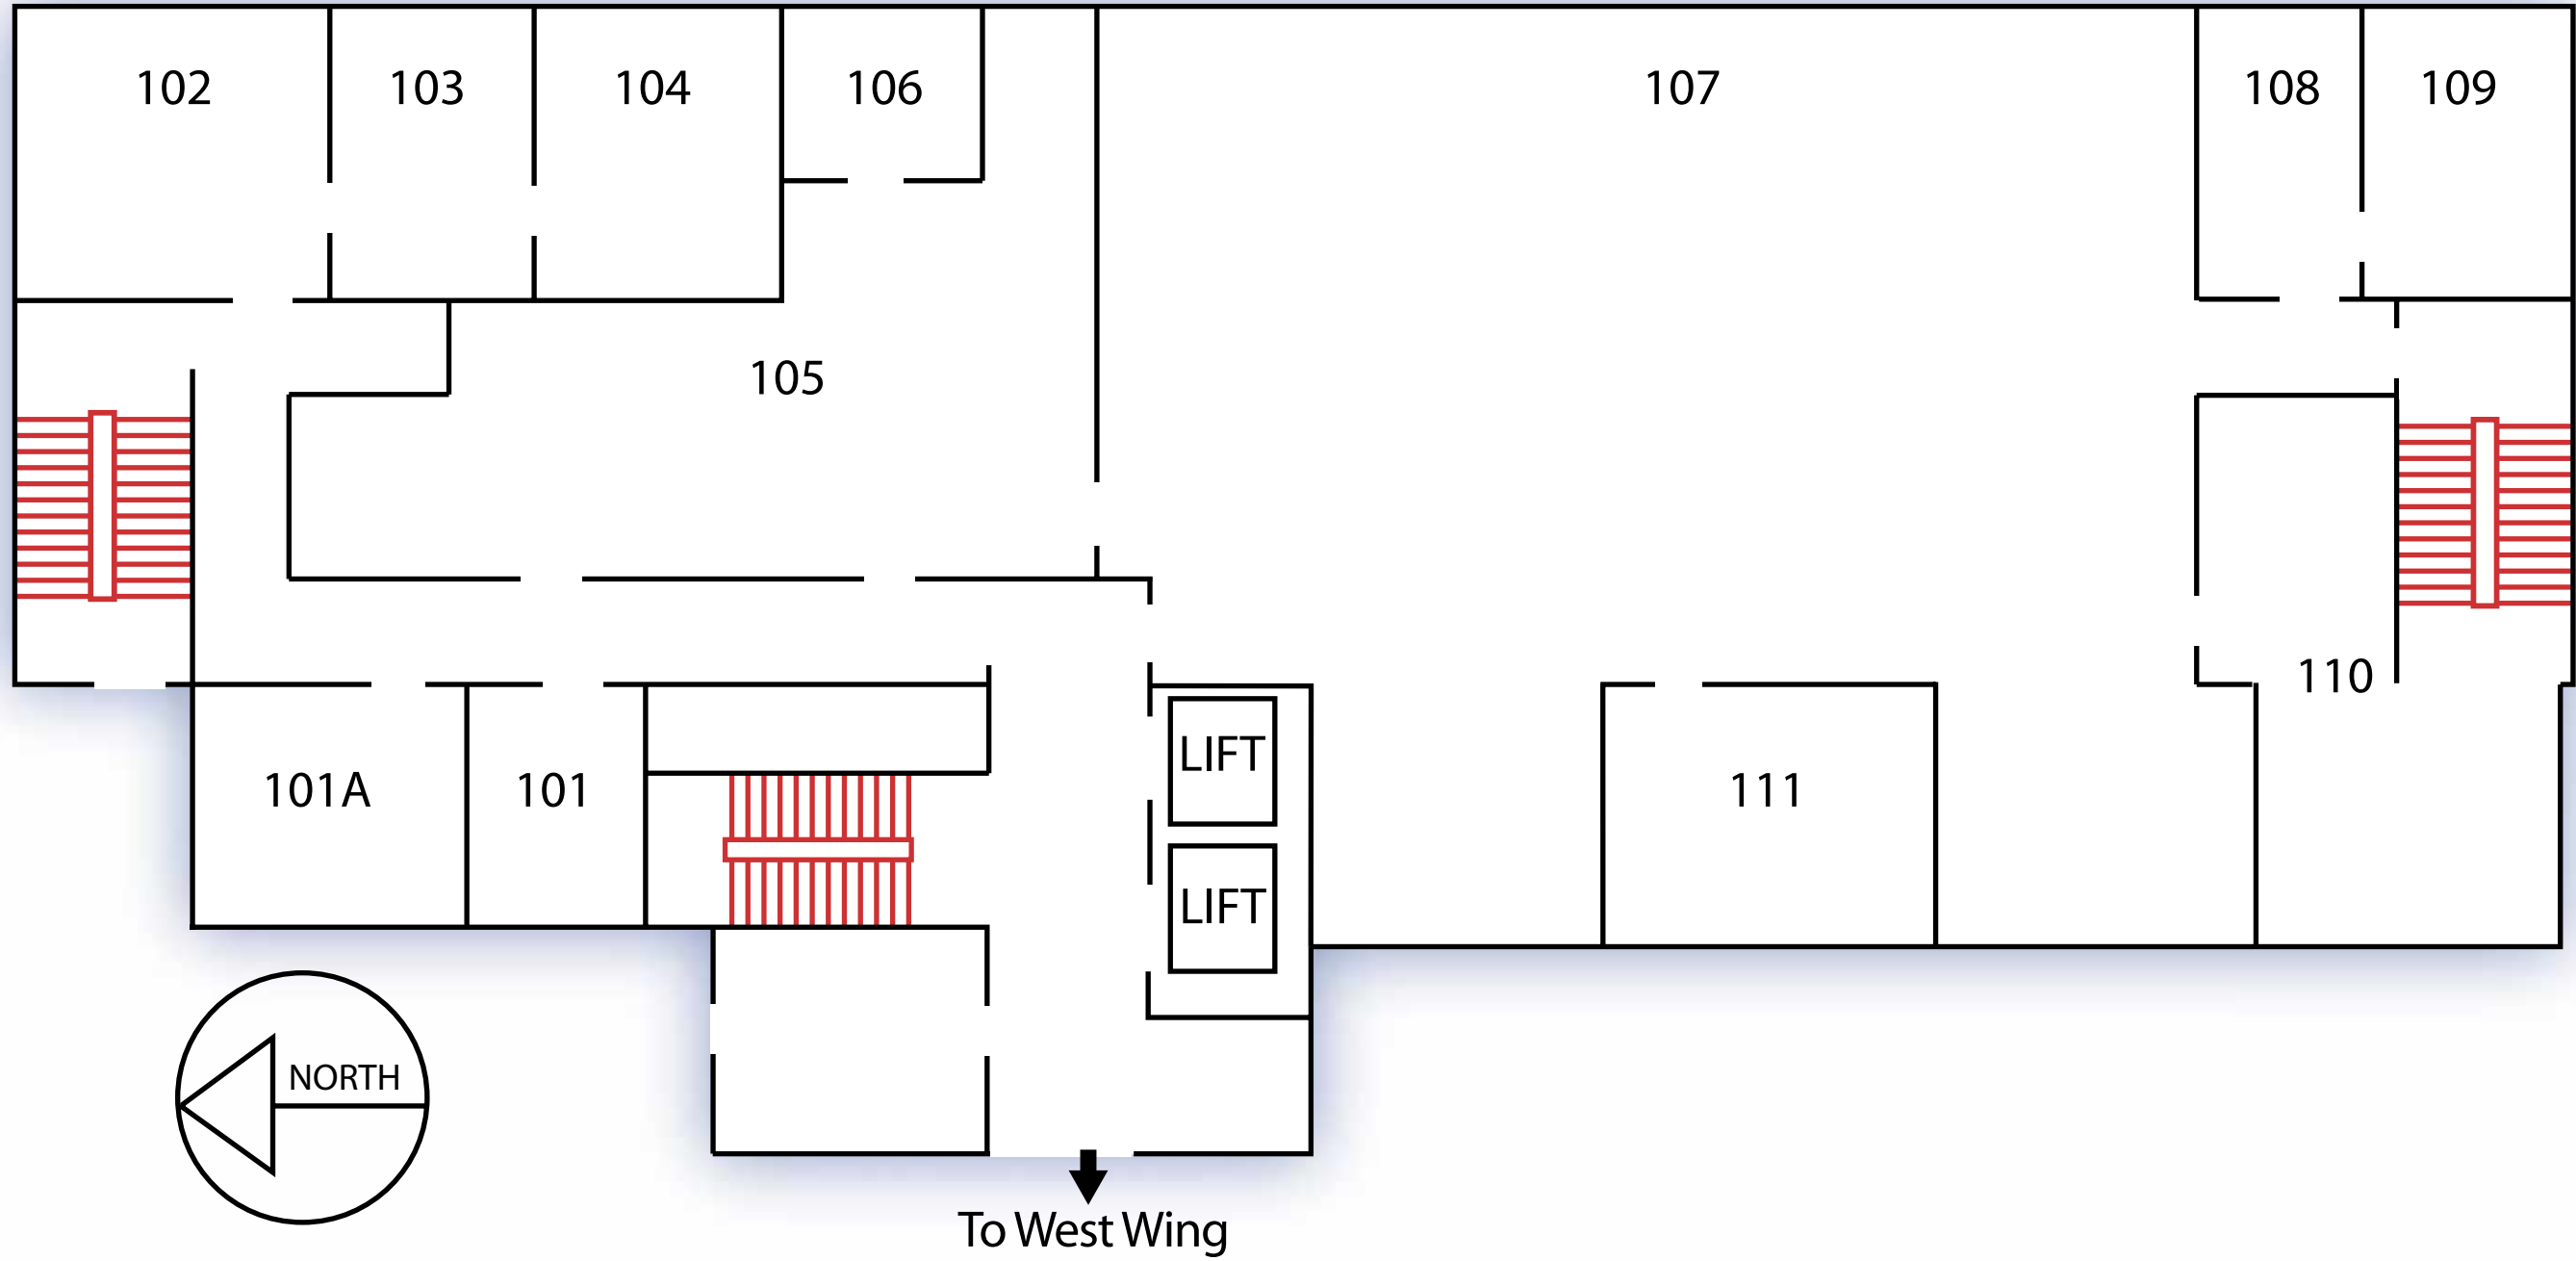

CHEMISTRY BUILDING EAST WING - LEVEL 1

MASSON ROAD

MONASH ROAD

UNIVERSITY OF MELBOURNE, PARKVILLE