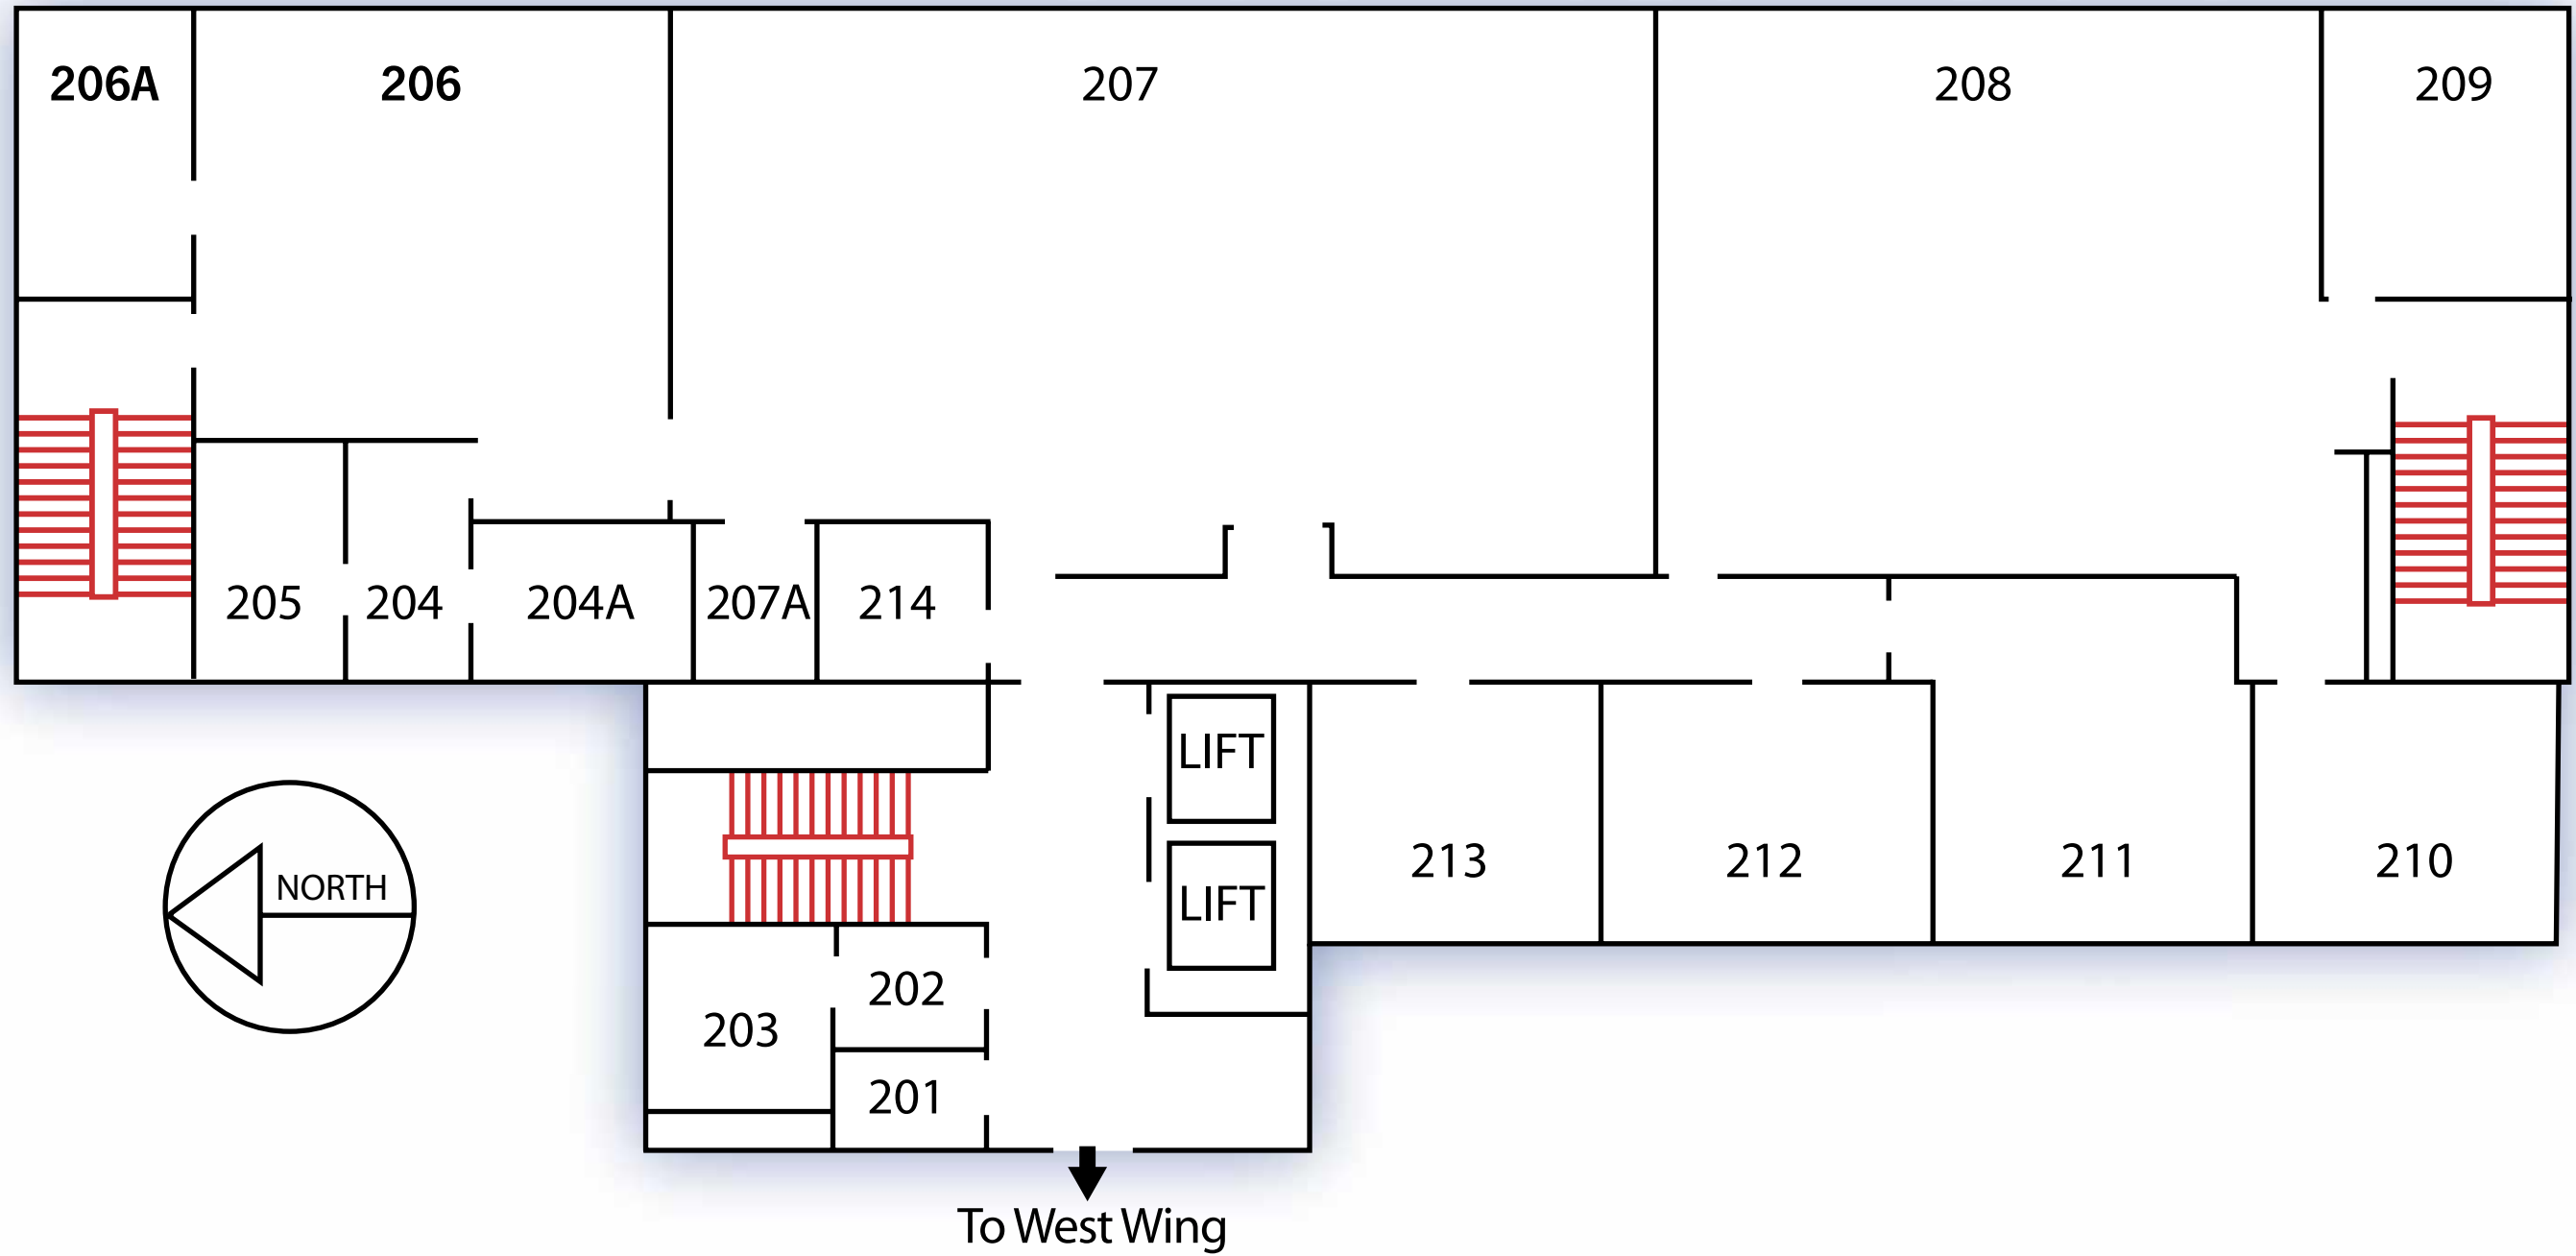

CHEMISTRY BUILDING EAST WING - LEVEL 2

MASSON ROAD

MONASH ROAD

UNIVERSITY OF MELBOURNE, PARKVILLE