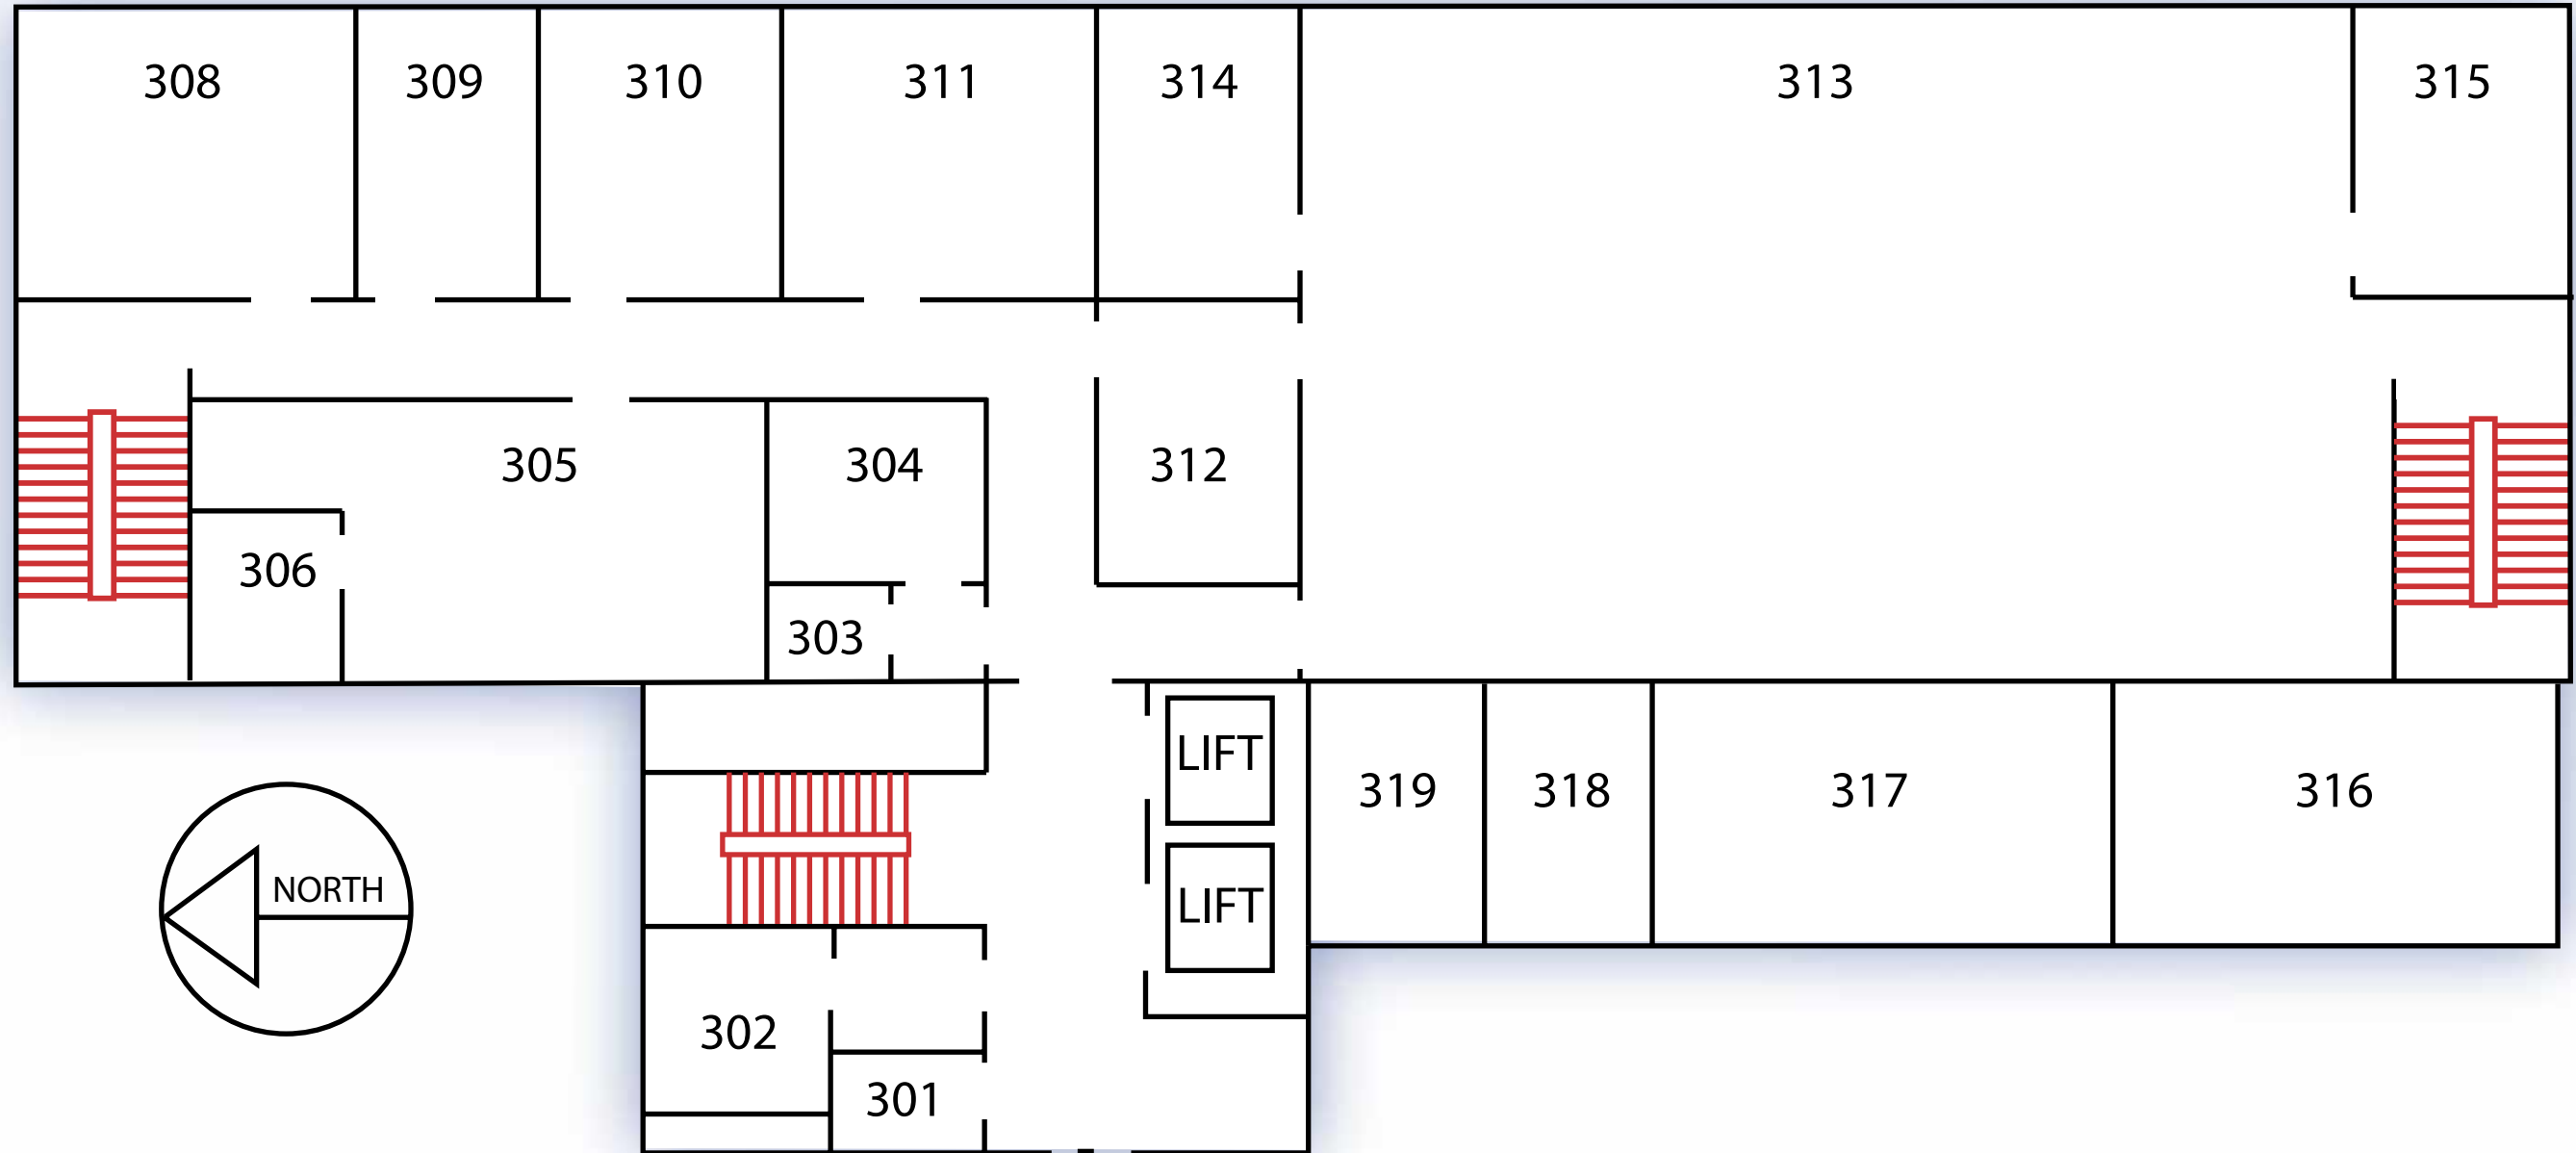

CHEMISTRY BUILDING EAST WING - LEVEL 3

MASSON ROAD

MONASH ROAD

↓
To West Wing

UNIVERSITY OF MELBOURNE, PARKVILLE