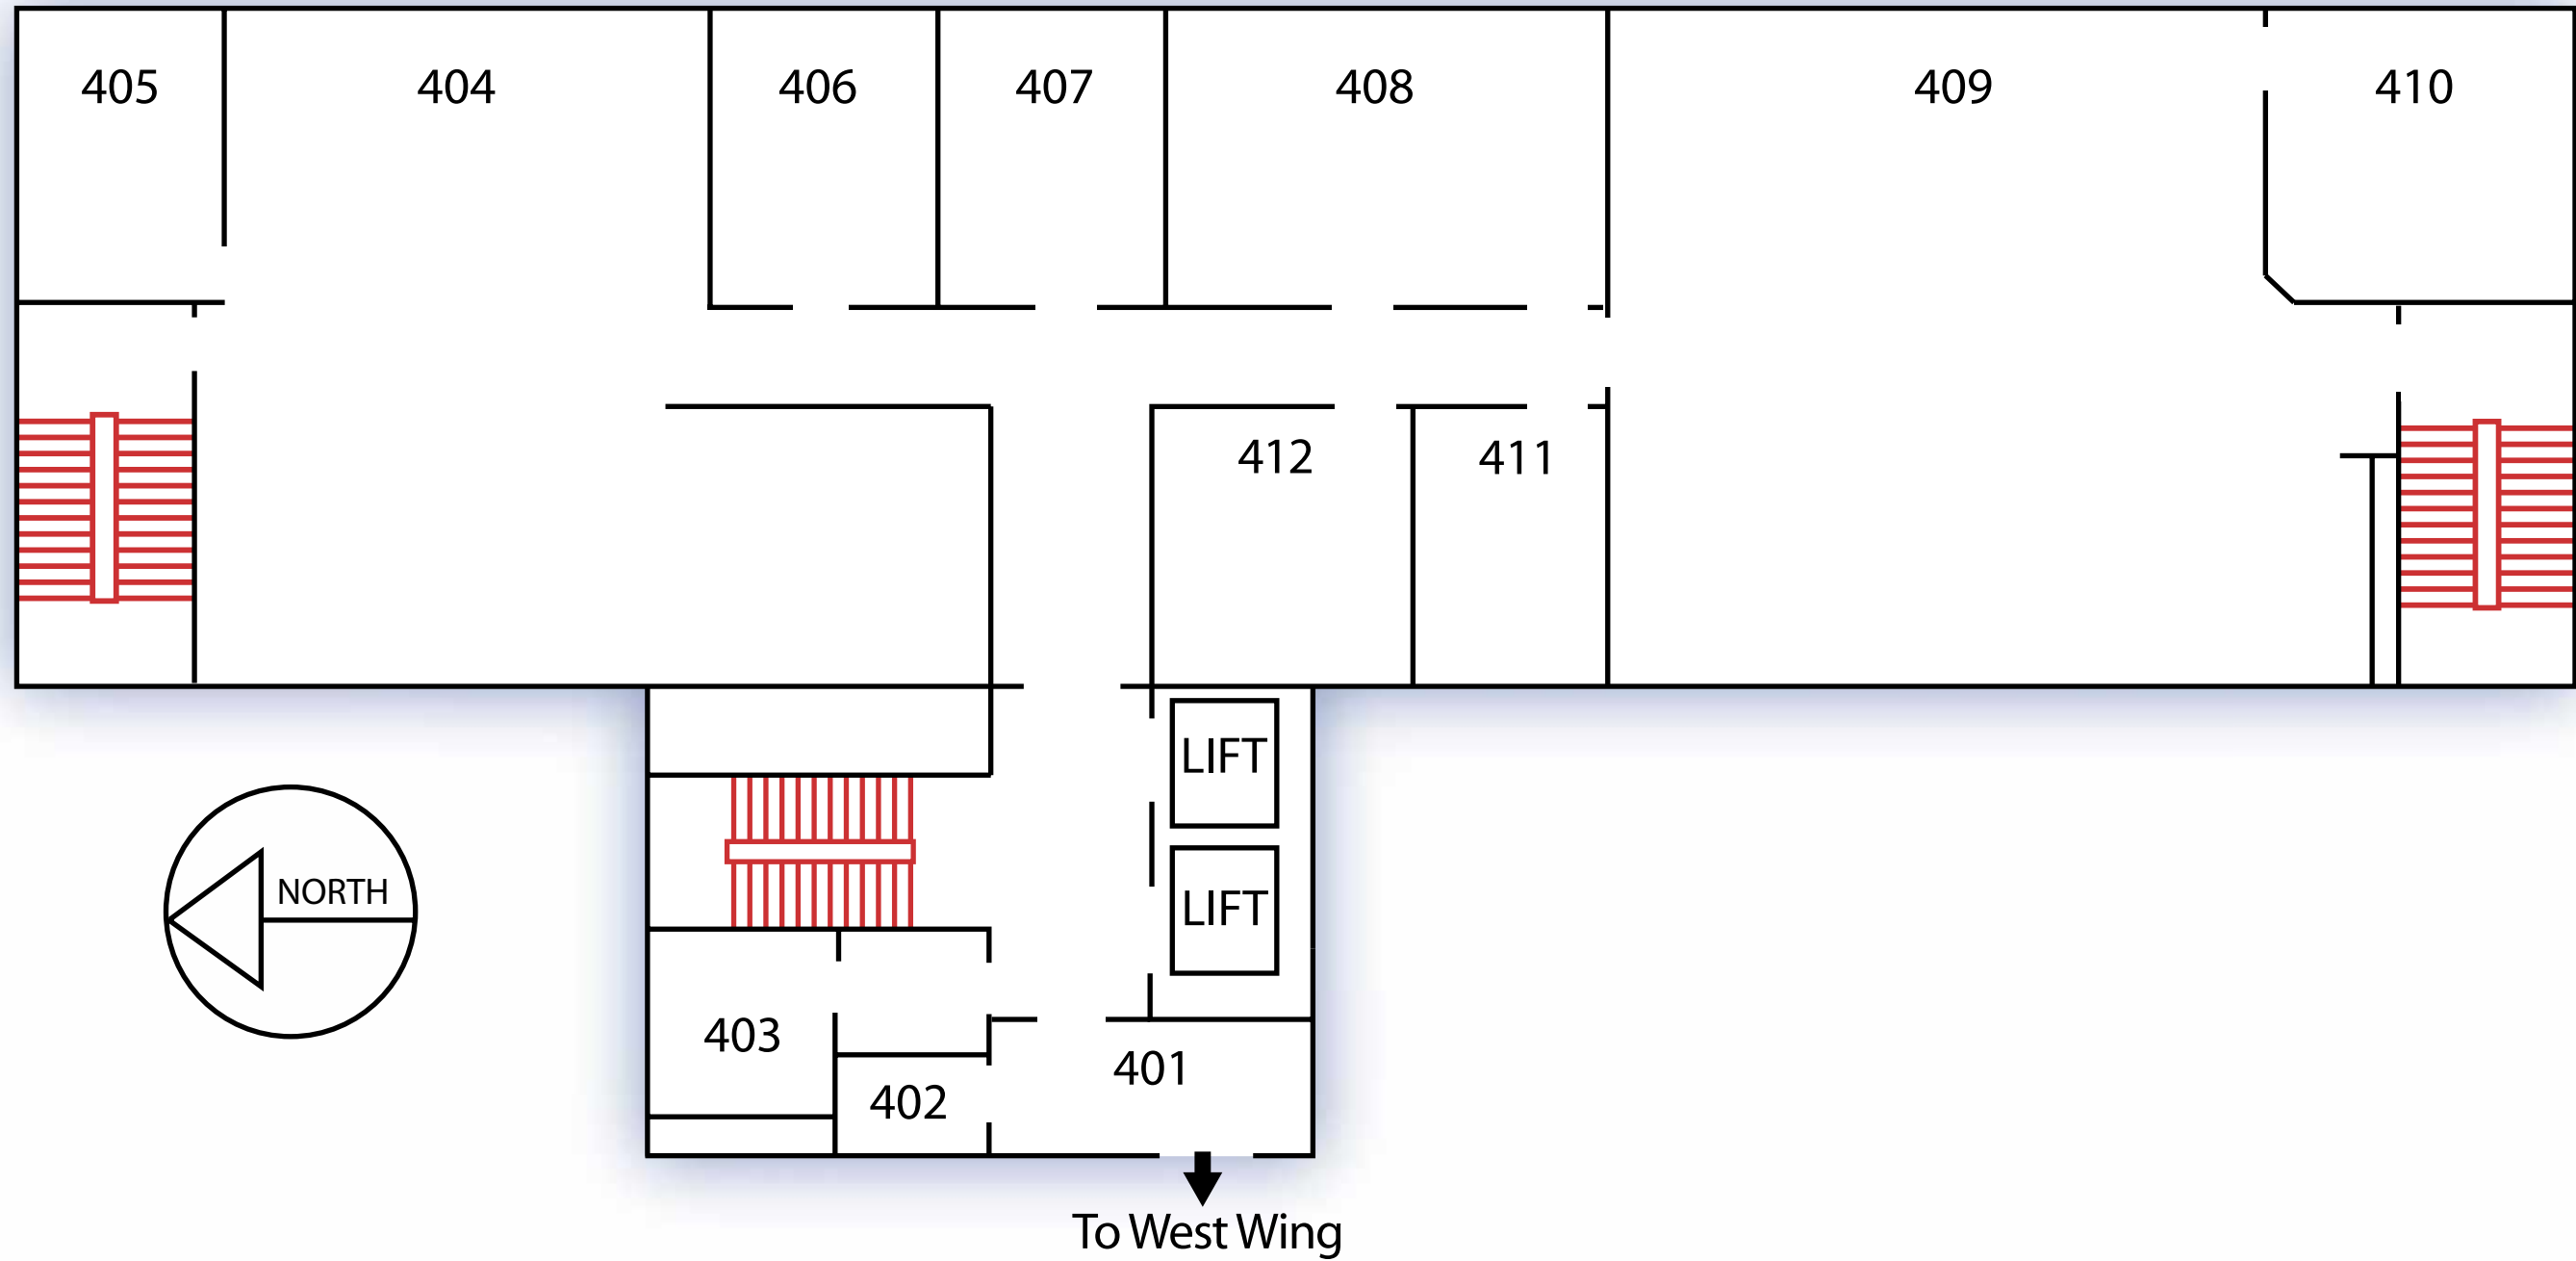

CHEMISTRY BUILDING EAST WING - LEVEL 4

MASSON ROAD

MONASH ROAD

UNIVERSITY OF MELBOURNE, PARKVILLE