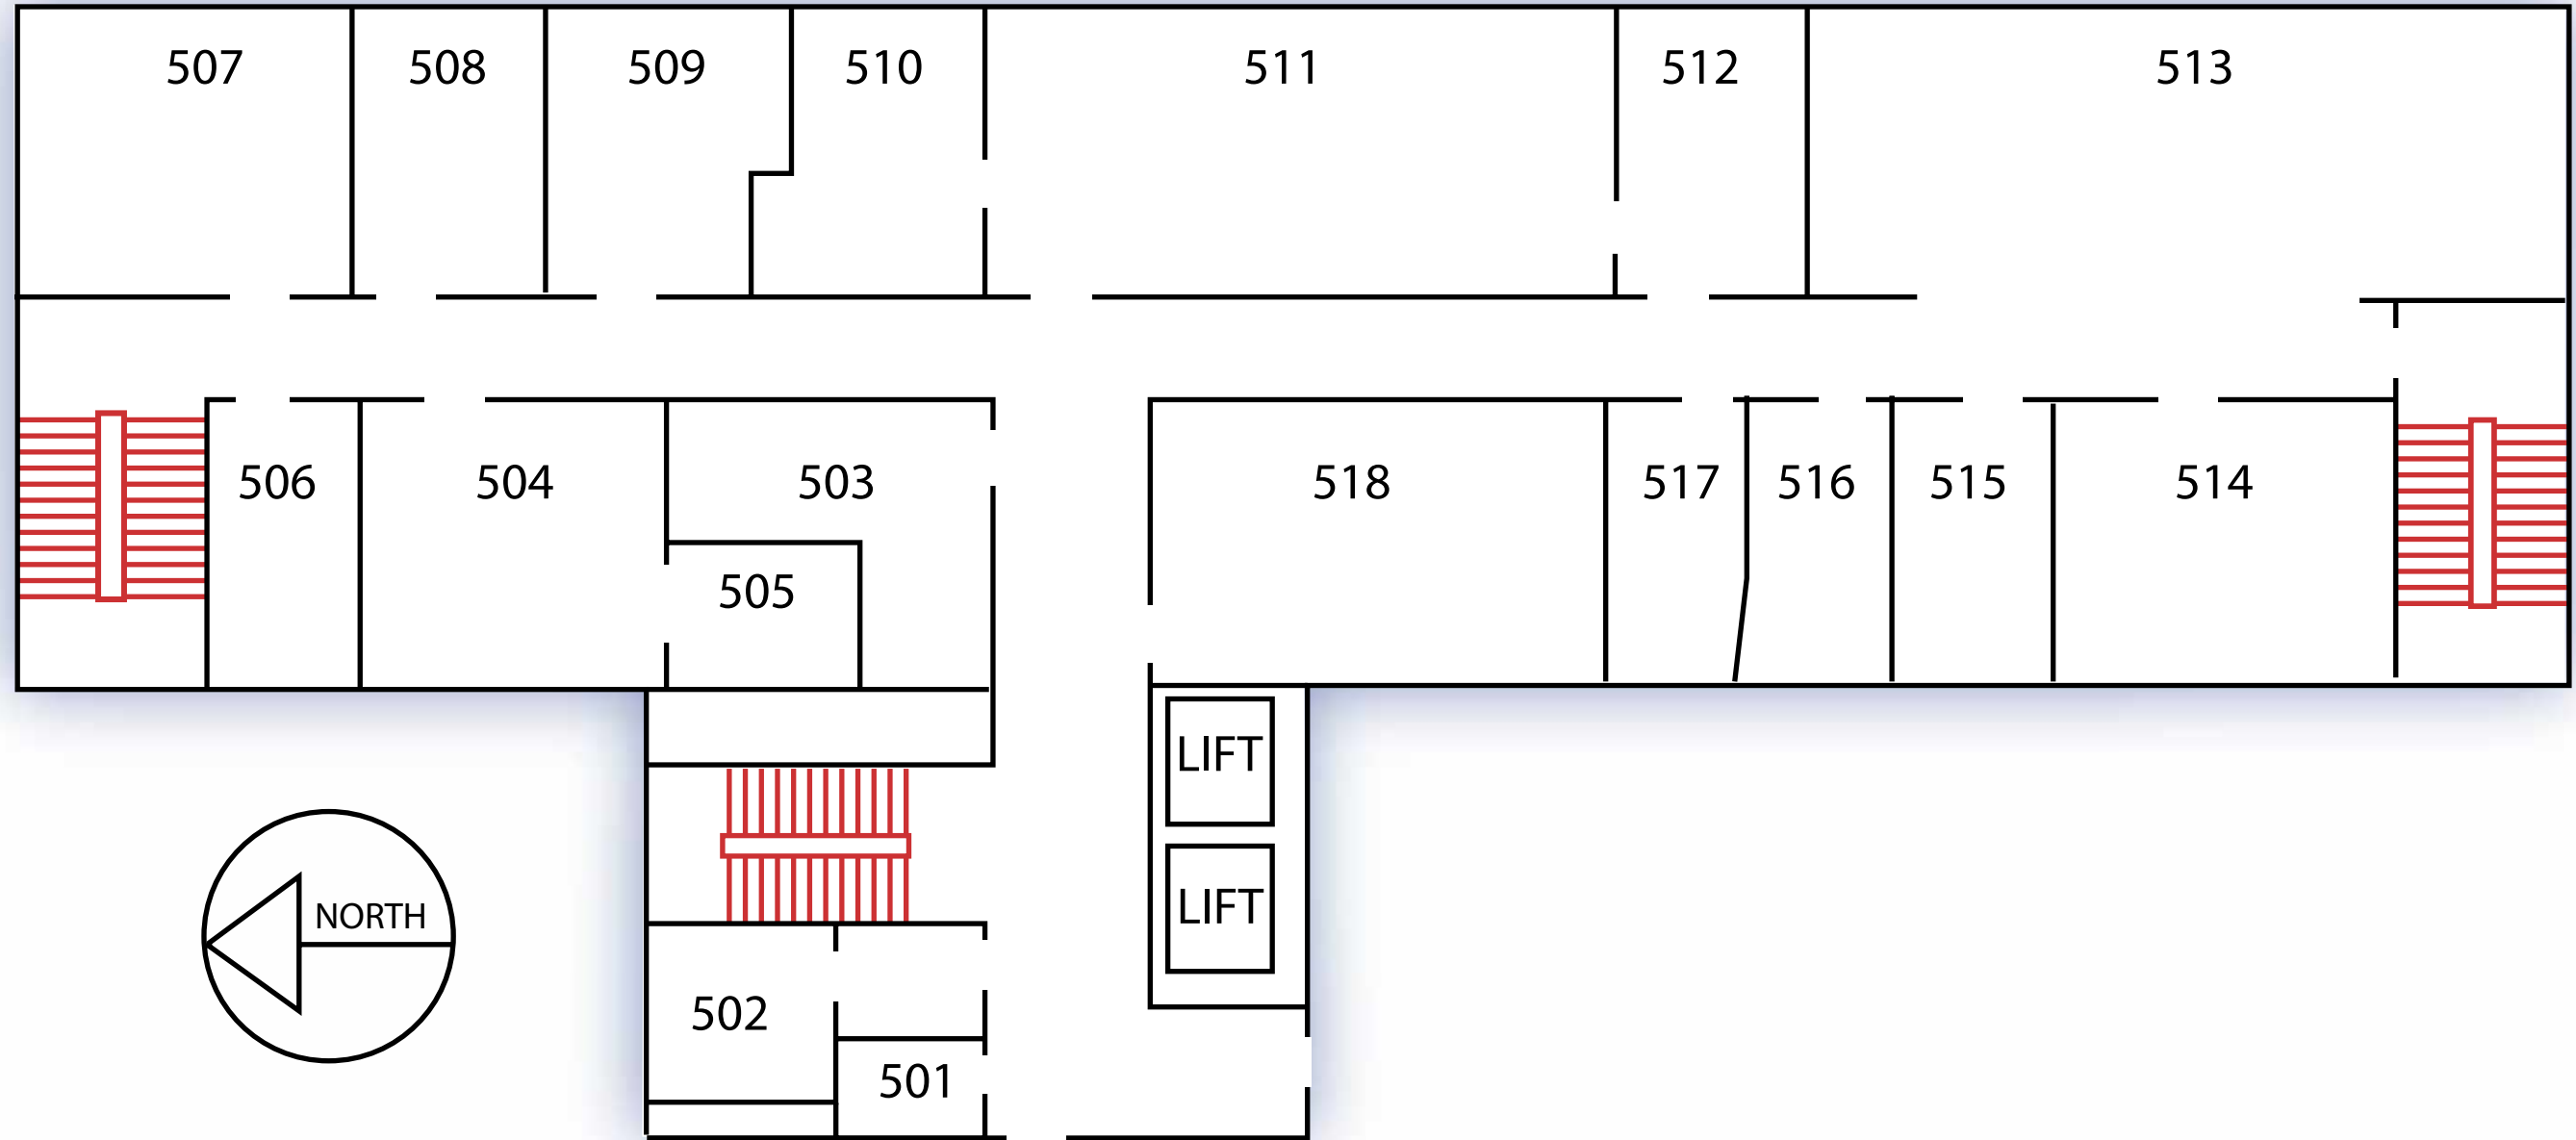

# CHEMISTRY BUILDING EAST WING - LEVEL 5

MASSON ROAD

MONASH ROAD

UNIVERSITY OF MELBOURNE, PARKVILLE