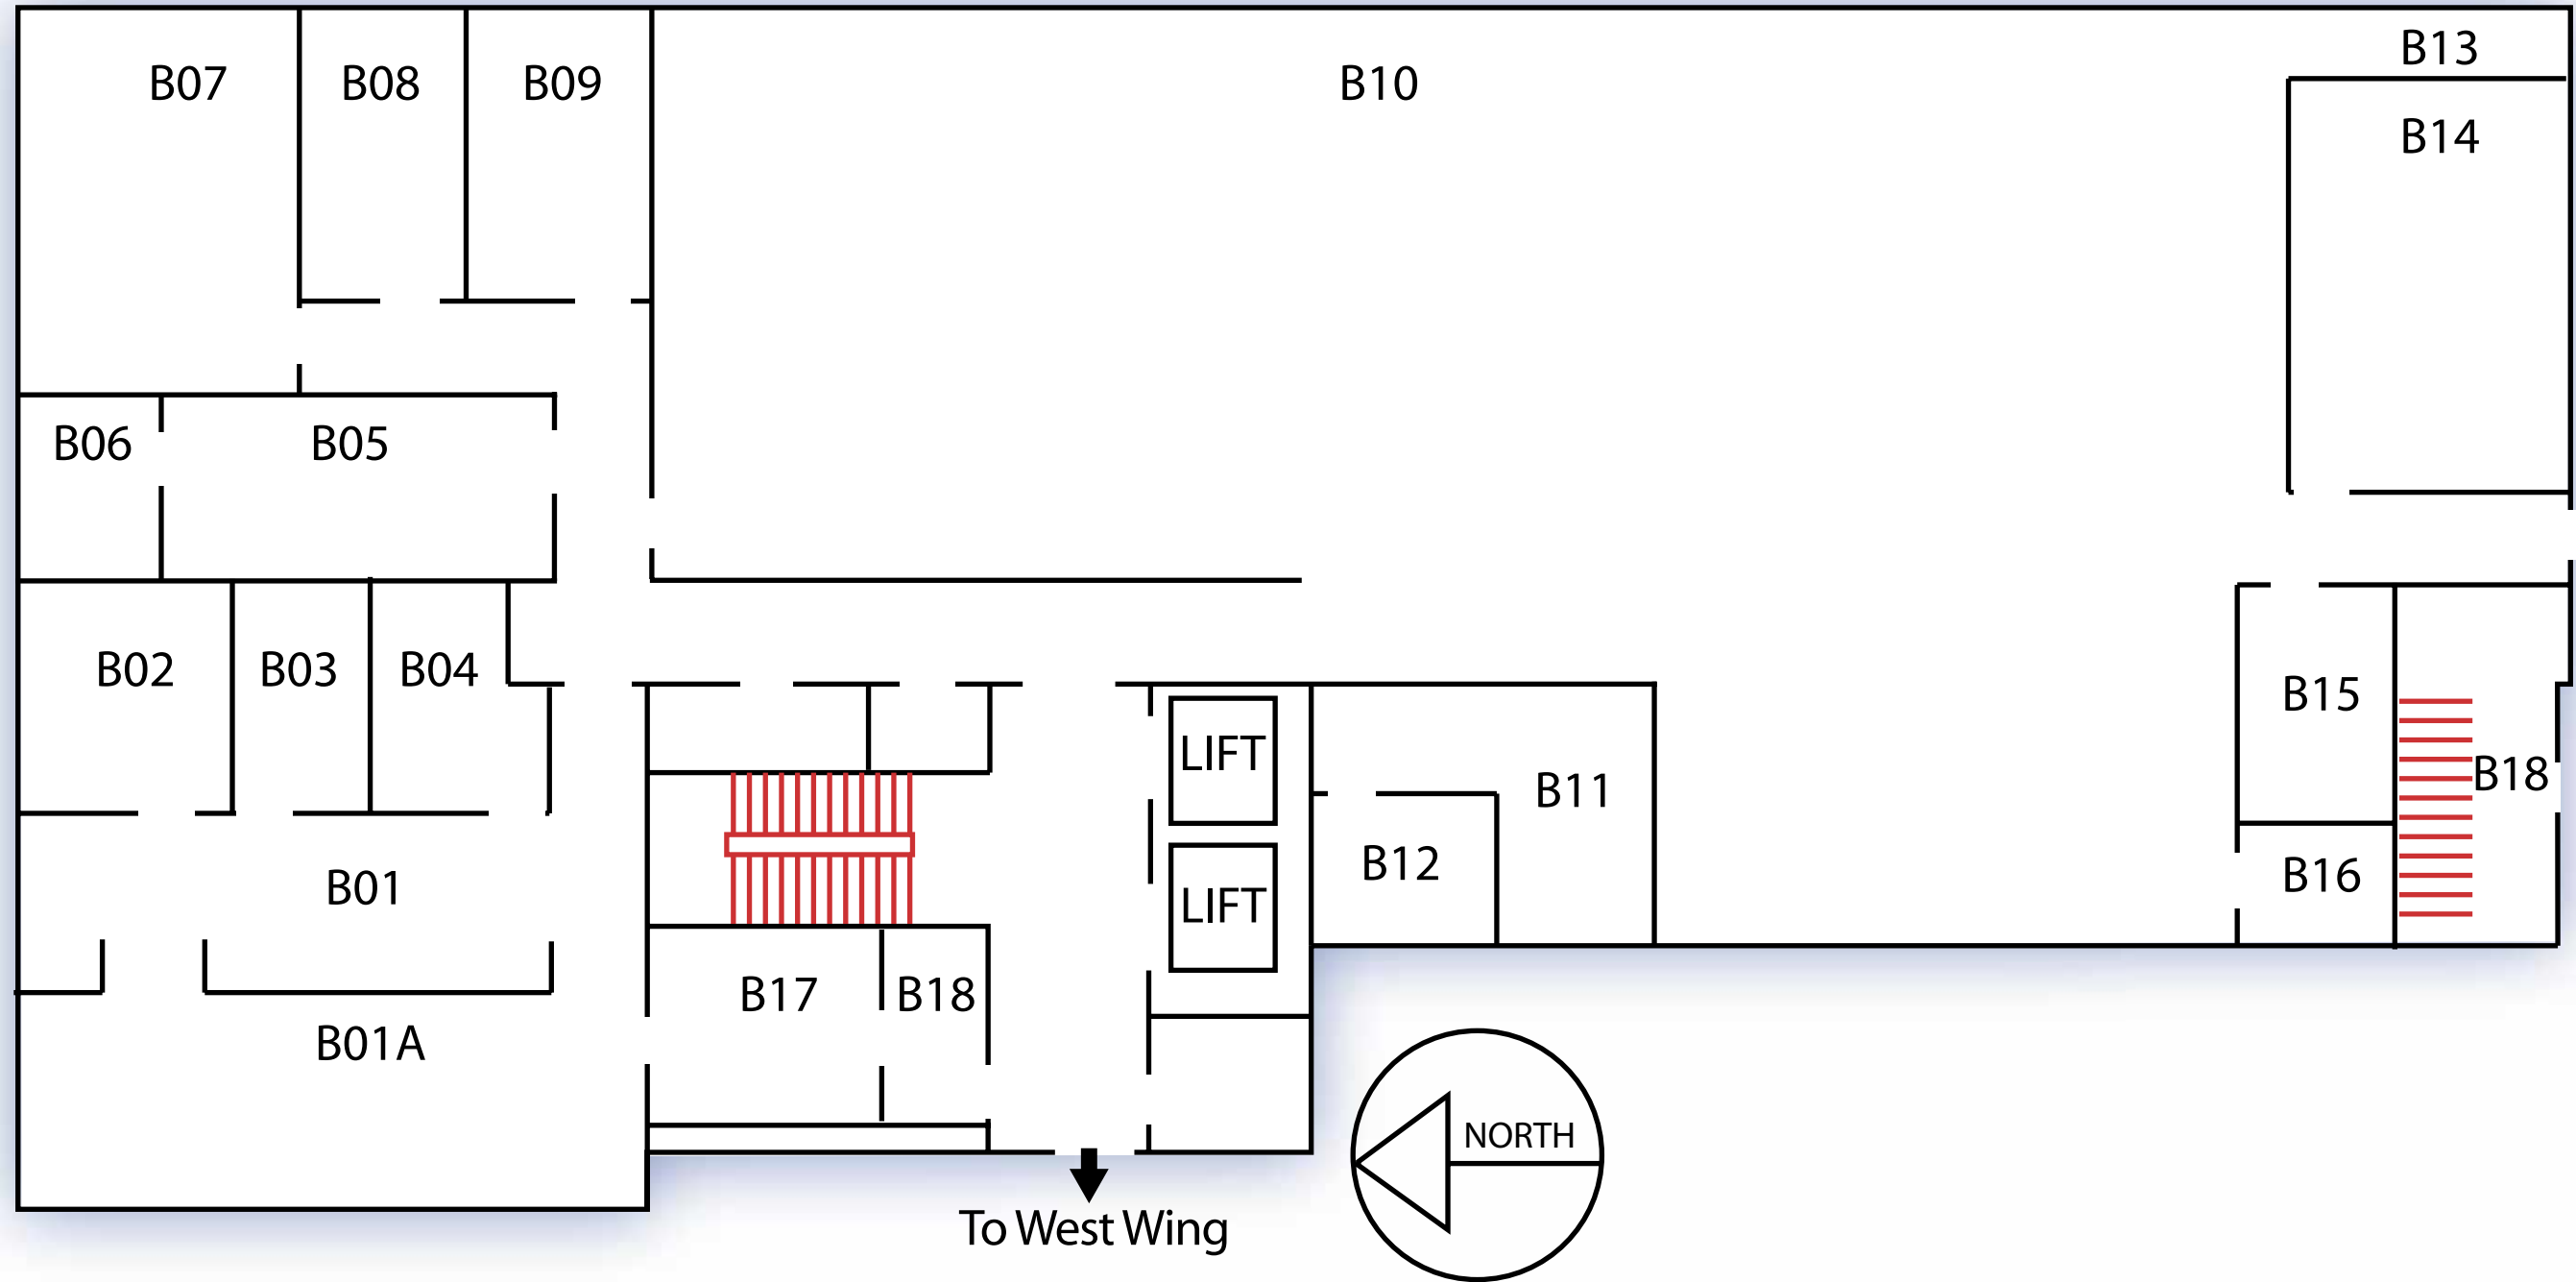

CHEMISTRY BUILDING EAST WING - BASEMENT

MASSON ROAD

MONASH ROAD

UNIVERSITY OF MELBOURNE, PARKVILLE