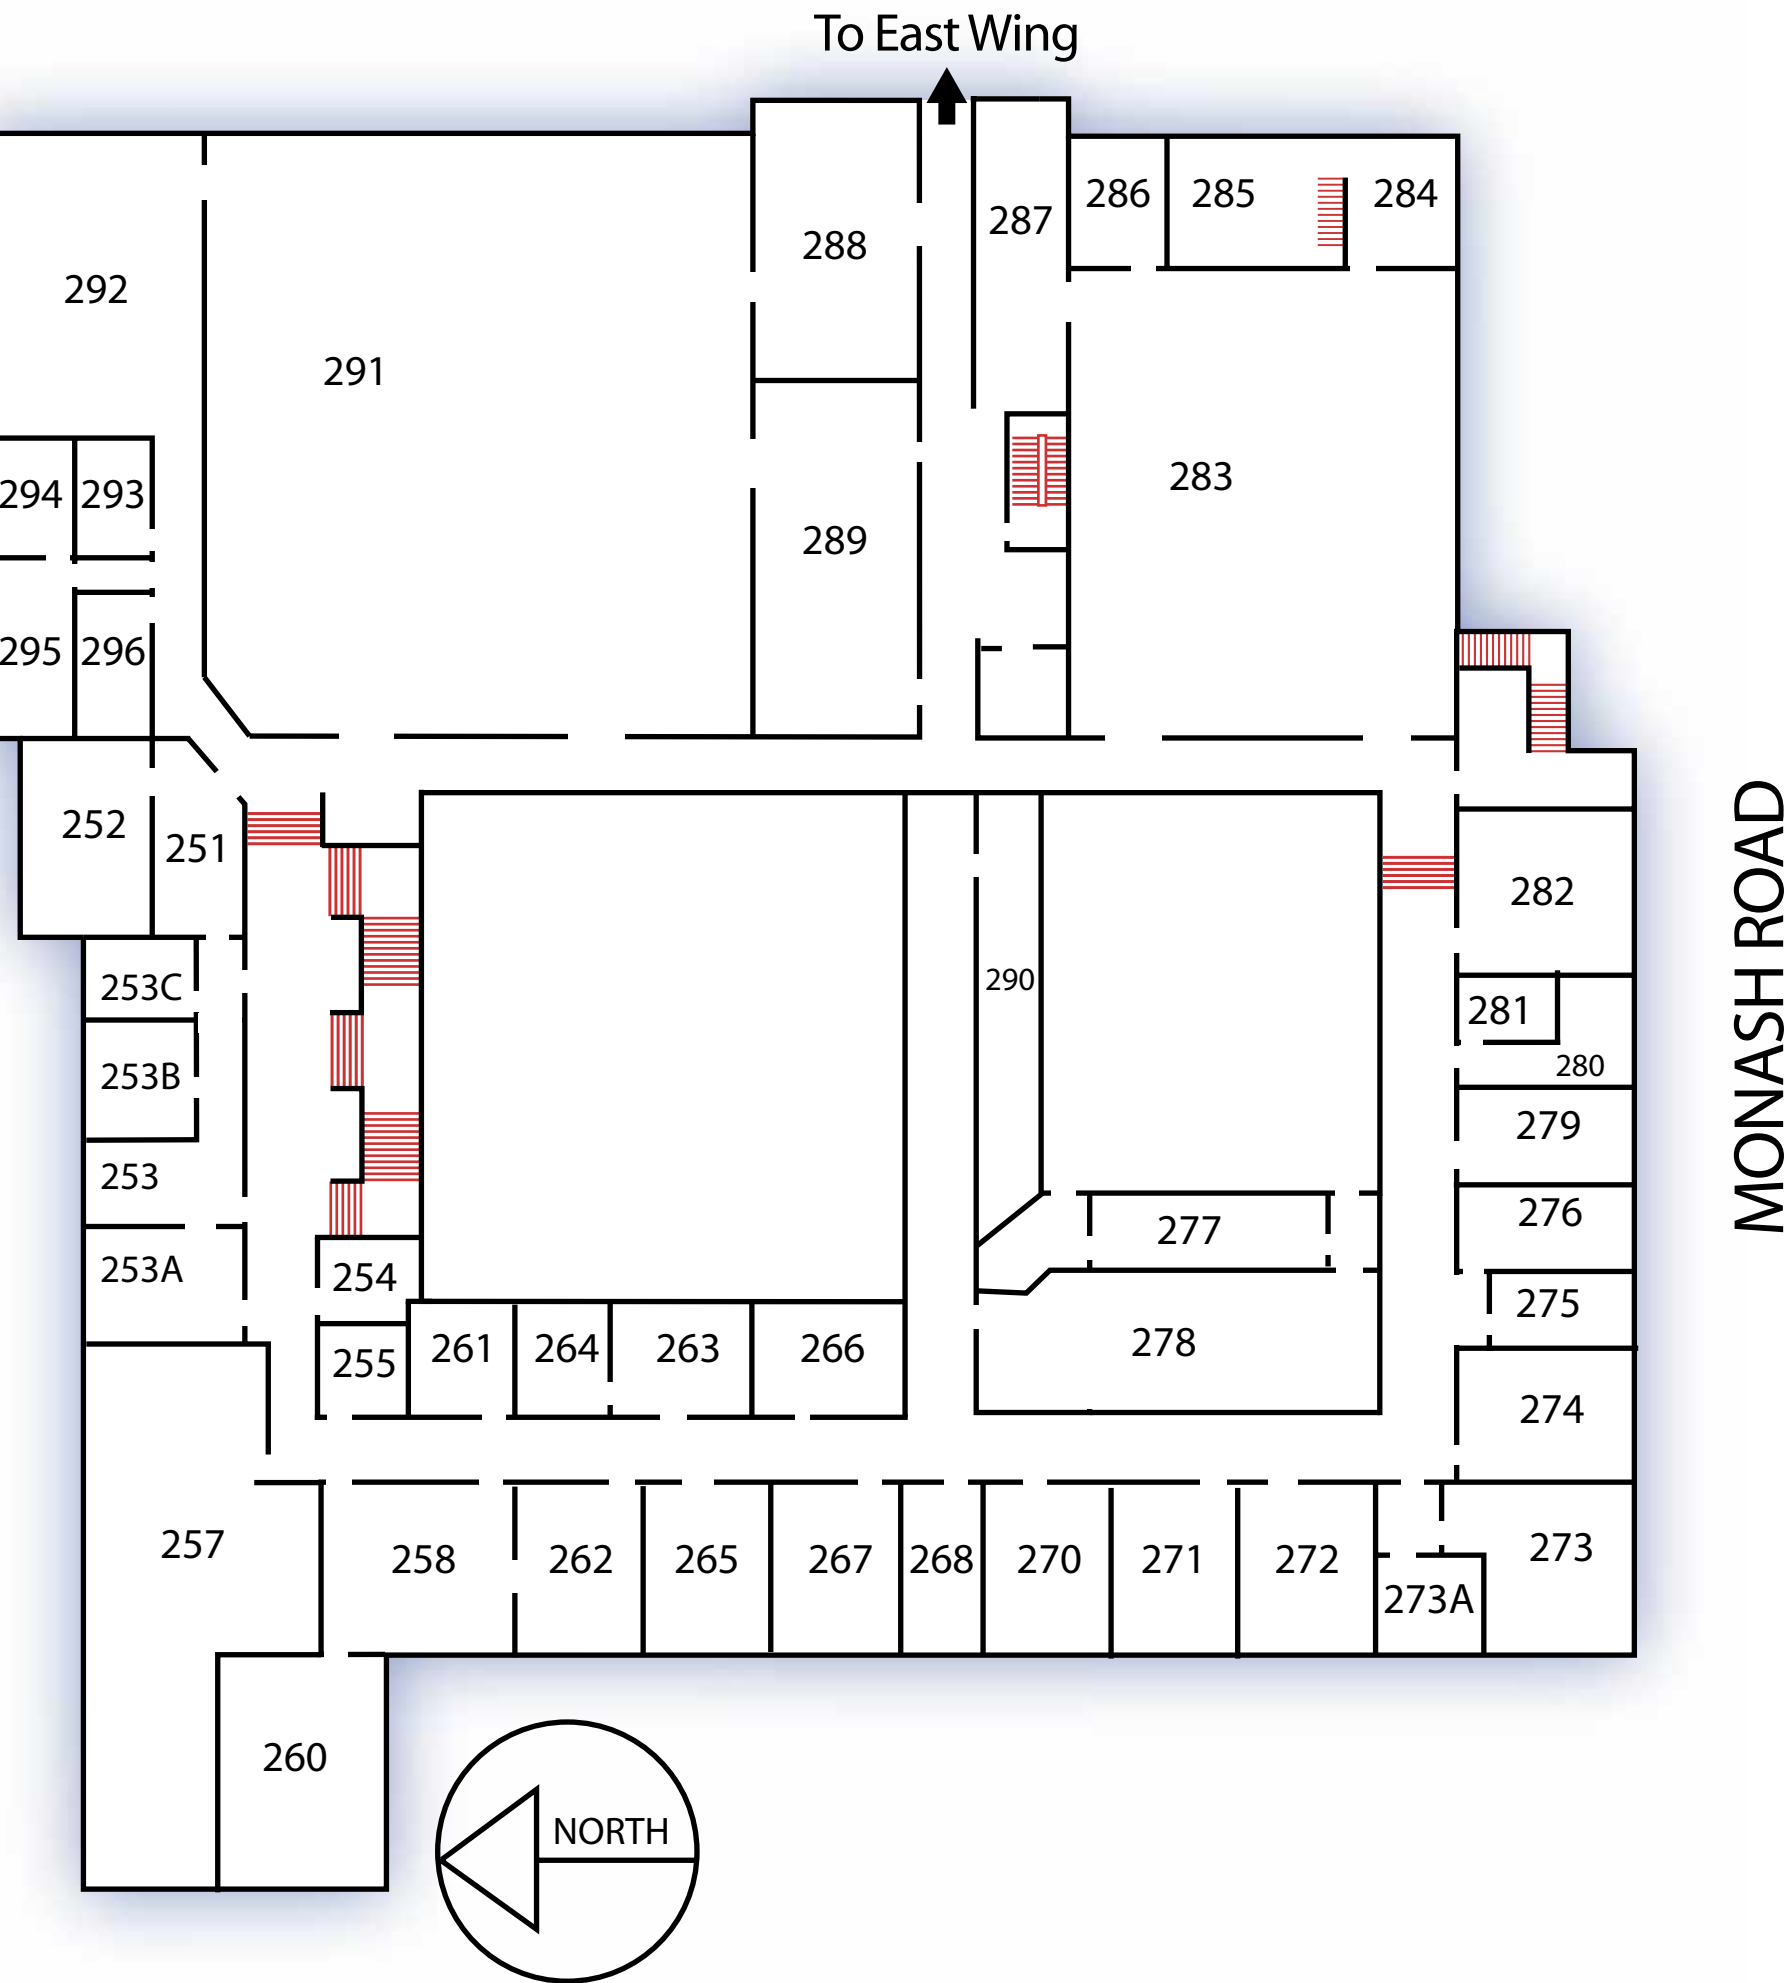

CHEMISTRY BUILDING WEST WING - LEVEL 2

UNIVERSITY OF MELBOURNE, PARKVILLE