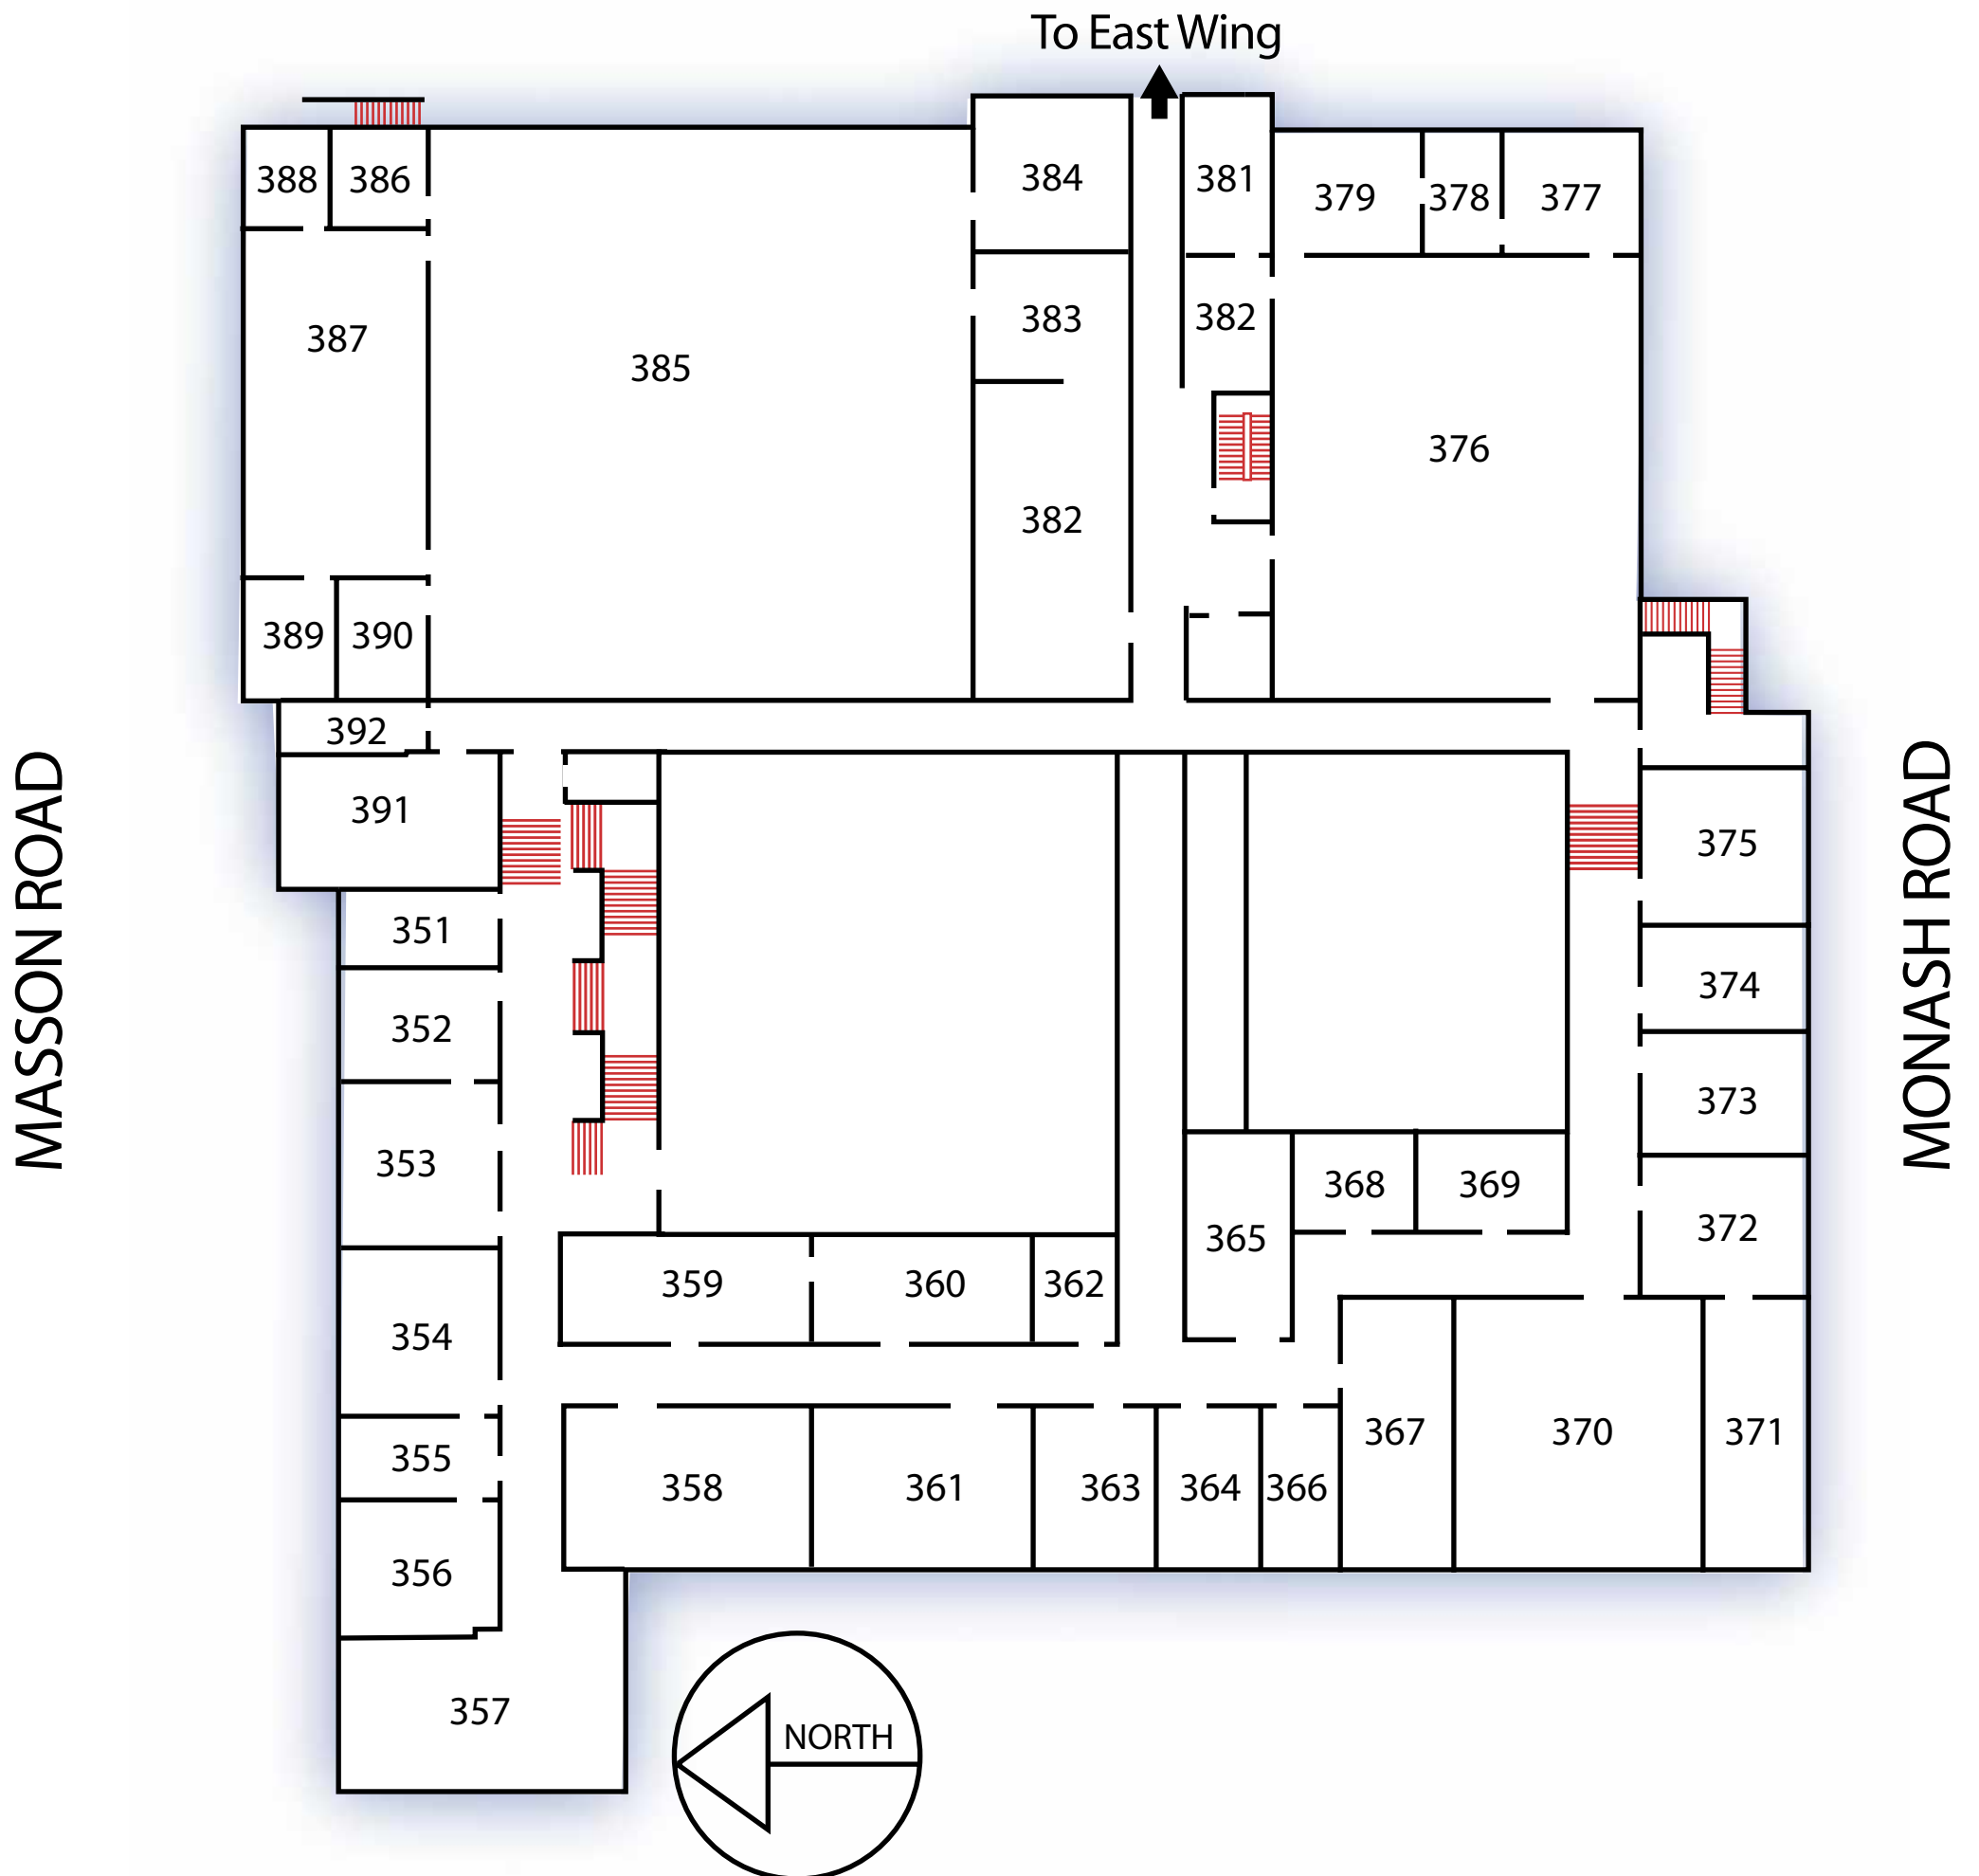

CHEMISTRY BUILDING WEST WING - LEVEL 3

UNIVERSITY OF MELBOURNE, PARKVILLE